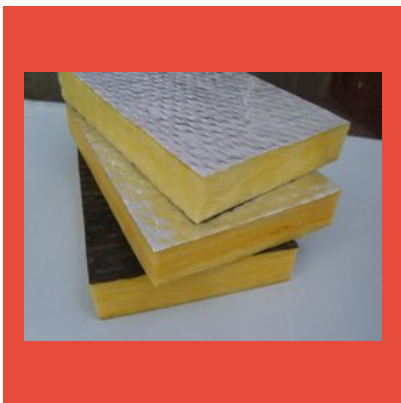

About Us

Sri Ramana Enterprises is one of the professionally managed marketing company to offer high quality, specialized products to construction and signage Industries. Our quality dictated corporate culture with our vision for excellence, customer satisfaction, delivered and exceeded the expectations of the customers. We are a highly environmental conscious organization and believe in the delivering of best products and services. We have tied up with the best company in the world for the supply of Lexan Polycarbonate Sheet (M/s.Sabic Innovative Plastics - Formerly GE PLASTICS). M/s Sabic Innovative Plastics using Virgin Materials to produce PC sheet to maintain the properties of "Lexan" Sheet. Established in Chennai, (Tamil Nadu) India in the year **2006**, we **Sri Ramana Enterprises** engaged in offering wide range of **Industrial Roofing Products** that include **Lexan Polycarbonate Sheet, Lexan Multiwall Sheet, Corrugated Sheet, Metal Sheet, Tile Roofing, Roof Ventilator Tile Roof, Glass Wool Insulation, C and Z Purlin, Butyl Tape, Silicon Sealants, and Fasteners**. We provide complete solution of roofing to several small and large scale industries such as and various commercial and residential sectors. The state-of-the art Infrastructure of our organization is completely equipped with different units such as warehouse, quality checking, marketing etc. Our team of well...

LEXAN POLYCARBONATE SHEET

Polycarbonate Compact Sheet

Polycarbonate Embossed Sheet

Lexgard Solid Polycarbonate Sheet

Polycarbonate Hollow Sheet

METAL SHEET

Pre-Painted Aluminum - Zinc Alloy Coated Steel (PPGL) Sheet

Metal Roofing Sheets

Bare Galvalume Sheets

FIBRE GLASS WOOL

Thermal Insulator

Loose Glass Wool

Fiber Glass Wool

OTHER PRODUCTS:

Polycarbonate Sheet

Metallic Multiwall Sheet

Easy Clean Multiwall Sheet

Polycarbonate Corrugated Sheets

OTHER PRODUCTS:

Stainless Steel Ventilator

Aluminum Ventilator

Ridge Ventilator

Acoustic Insulator