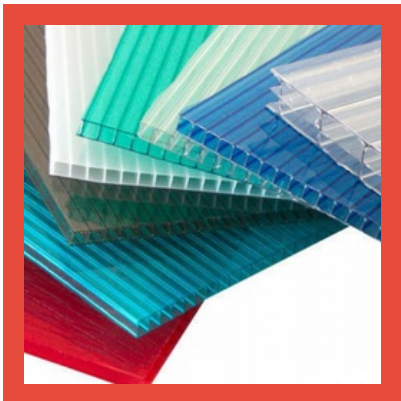

About Us

Sri Ramana Enterprises is one of the professionally managed marketing company to offer high quality, specialized products to construction and signage Industries. Our quality dictated corporate culture with our vision for excellence, customer satisfaction, delivered and exceeded the expectations of the customers. We are a highly environmental conscious organization and believe in the delivering of best products and services. We have tied up with the best company in the world for the supply of Lexan Polycarbonate Sheet (M/s.Sabic Innovative Plastics - Formerly GE PLASTICS). M/s Sabic Innovative Plastics using Virgin Materials to produce PC sheet to maintain the properties of "Lexan" Sheet. Established in Chennai, (Tamil Nadu) India in the year **2006**, we **Sri Ramana Enterprises** engaged in offering wide range of **Industrial Roofing Products** that include **Lexan Polycarbonate Sheet, Lexan Multiwall Sheet, Corrugated Sheet, Metal Sheet, Tile Roofing, Roof Ventilator Tile Roof, Glass Wool Insulation, C and Z Purlin, Butyl Tape, Silicon Sealants, and Fasteners**. We provide complete solution of roofing to several small and large scale industries such as and various commercial and residential sectors. The state-of-the art Infrastructure of our organization is completely equipped with different units such as warehouse, quality checking, marketing etc. Our team of well...

LEXAN POLYCARBONATE SHEET

Polycarbonate Compact Sheet

Polycarbonate Embossed Sheet

Lexgard Solid Polycarbonate Sheet

Polycarbonate Hollow Sheet

METAL SHEET

Pre-Painted Aluminum - Zinc Alloy Coated Steel (PPGL) Sheet